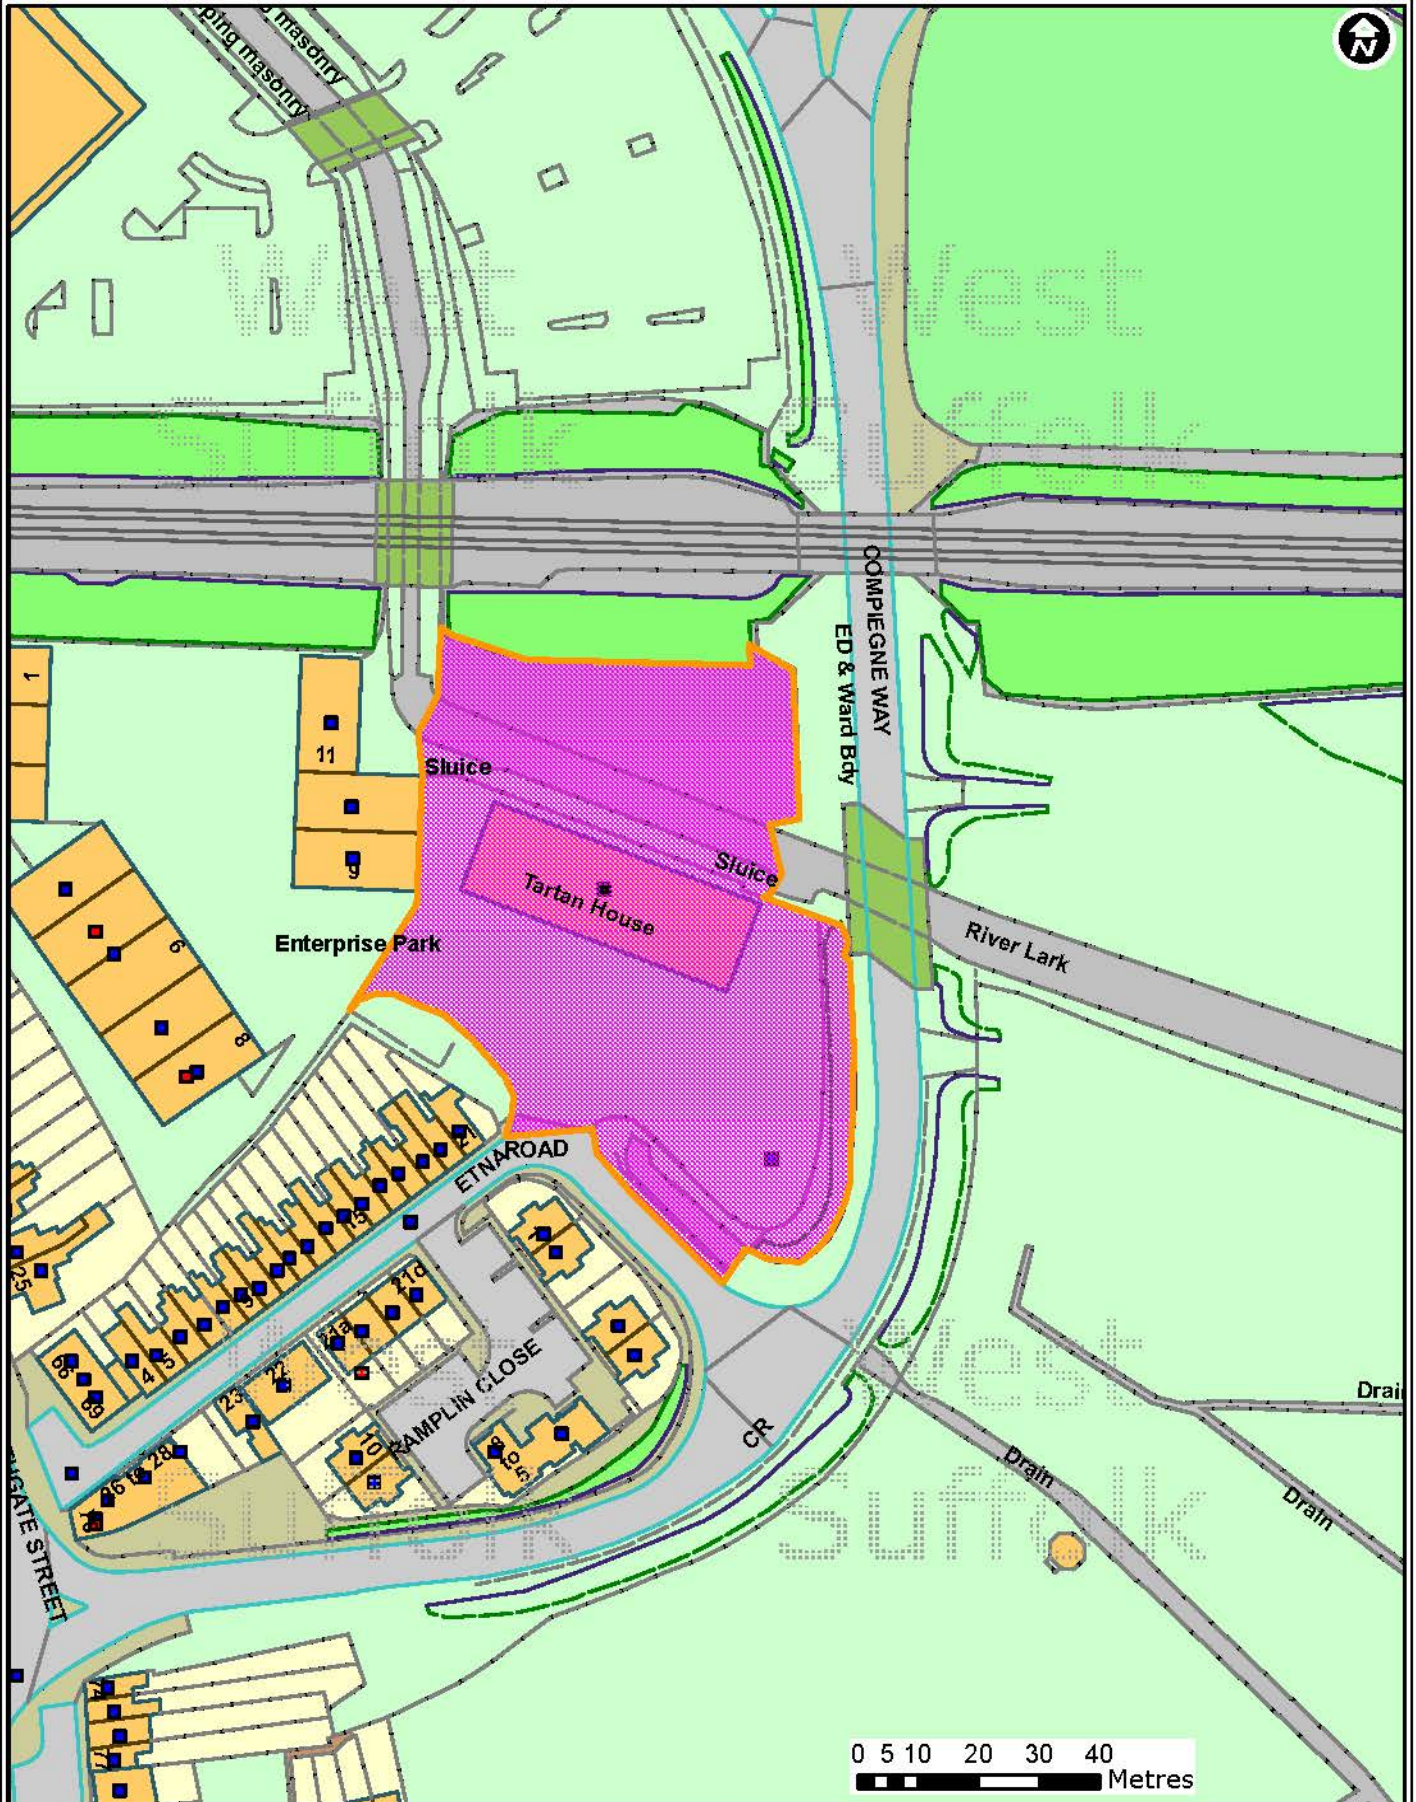

DC/17/0438/FUL

Tartan House, Etna Road, Bury St. Edmunds

Forest Heath • St Edmundsbury

West Suffolk
working together

© Crown Copyright and database rights 2016 OS 100019675/100023282. You are not permitted to copy, sub-license, distribute or sell any of this data to third parties in any form. Use of this data is subject to terms and conditions. See www.westsuffolk.gov.uk/disclaimer.cfm.

Scale: 1:1,250
Date: 20/06/2017